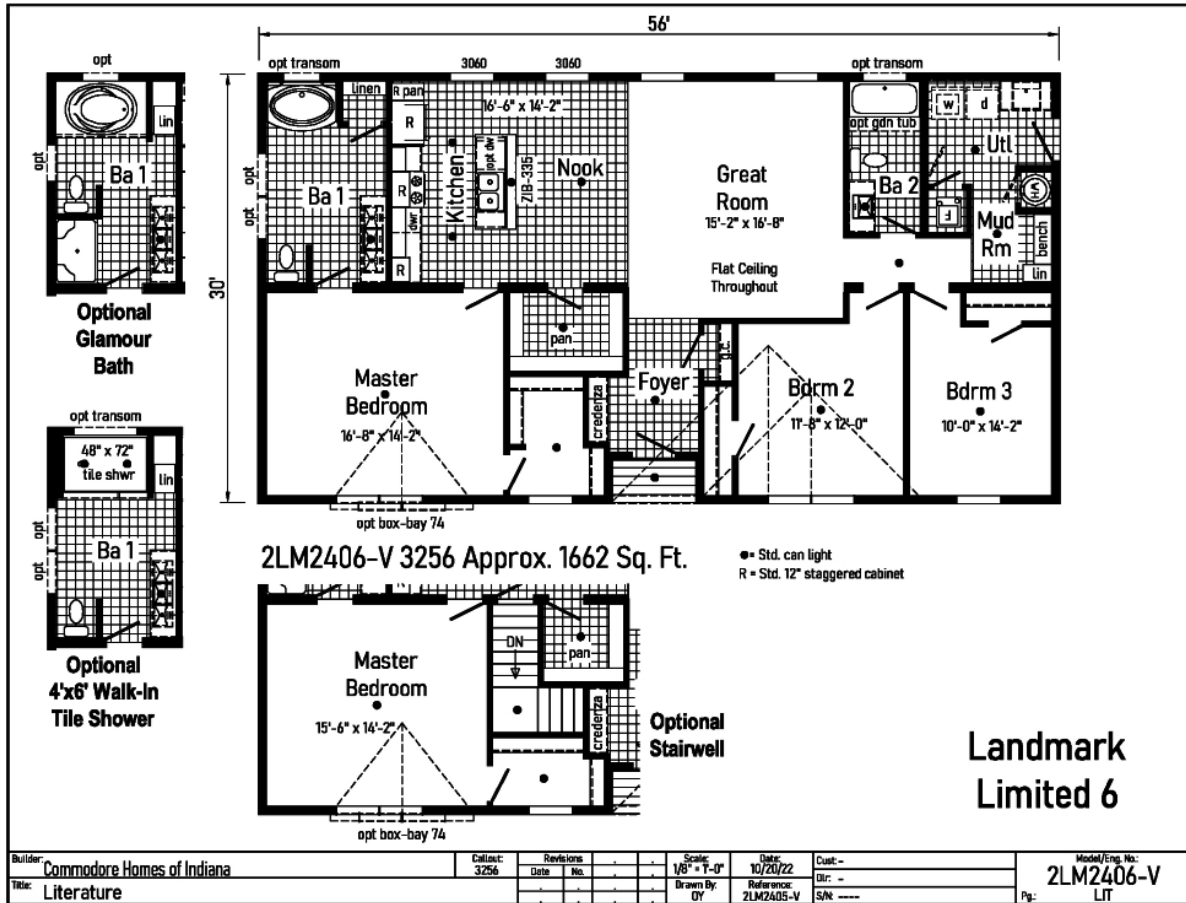

## About This Model

Style: Ranch / Bedrooms: 3 / Bathrooms: 2 / Square Feet: 1662